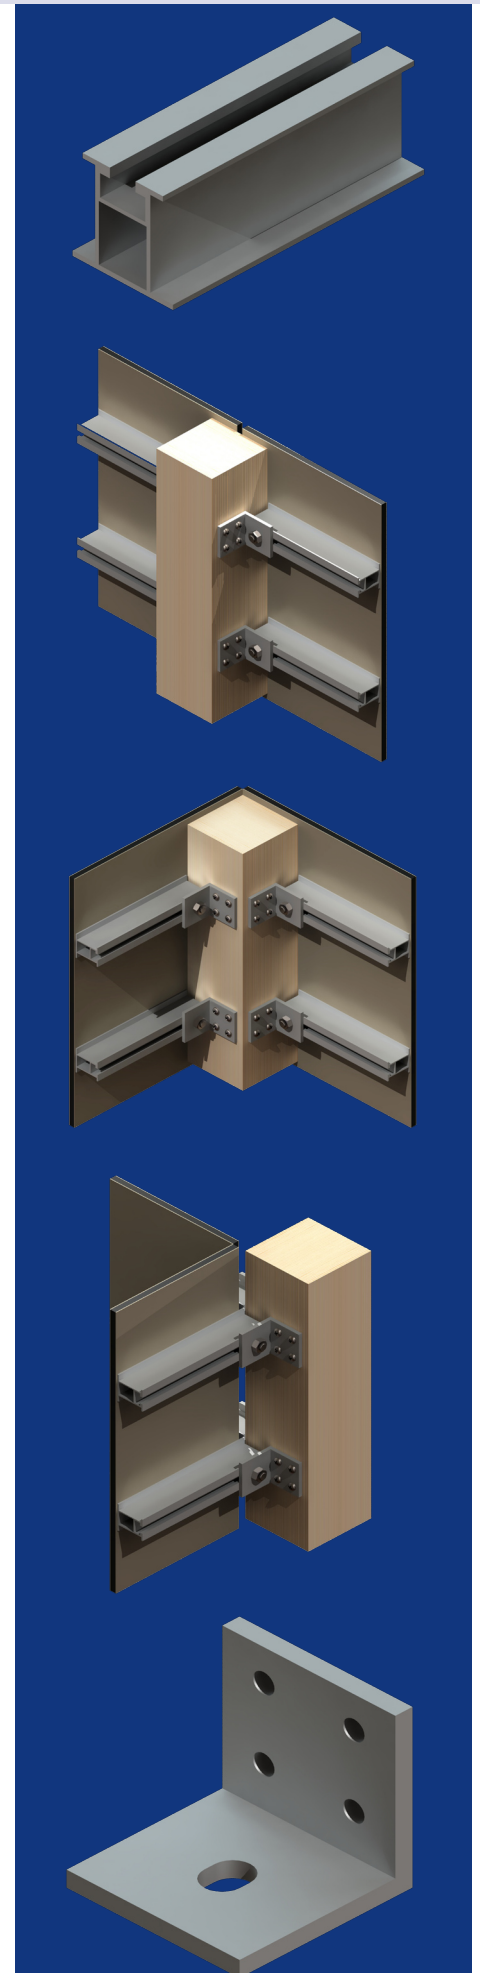

# HOARDING PROFILES

Multipanel UK's unique Hoarding Profile System has been specifically designed to allow quick and efficient assembly of on-site hoarding that can be easily adjusted, removed and transported to other sites.

This economic, reusable solution can be used with Alupanel and a number of other Multipanel UK composites.

The System consists of an Aluminium strut designed to run horizontally across the back of the panel, and a special corner bracket to join the strut to a 2'x2' wooden support (widely available).

## Benefits:

- High Rigidity
- Cost Effective
- Fast Installation
- Alupanel can be routed and folded
- Direct Digital Printing
- Reusable System
- Can withstand strong wind loads

## Alupanel available in:

- Standard Sizes (mm)
  - 1000 x 2440
  - 1000 x 3050
  - 1220 x 2440
  - 1220 x 3050
  - 1500 x 3050
  - 1500 x 4050
  - 2000 x 3050
  - 2000 x 4050
- Standard Thicknesses (mm)
  - 2, 3, 4, 6, 8